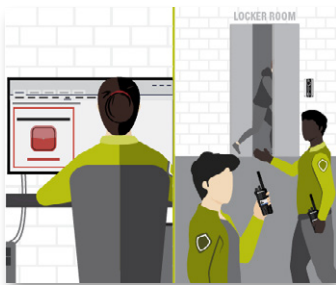

USE CASE RESTRICTED AREA ACCESS

Safe Stadiums

Operational View

DETECT

FORCED ENTRY RECOGNIZED

Alert is sent to security operations center and personnel of a forced entry into a player locker room area.

ANALYZE

SITUATIONAL INTELLIGENCE GATHERED

Nearby cameras are populated and the closest security personnel are identified.

COMMUNICATE

NOTIFICATION COMMUNICATED

After the initial radio alert, intruder image and location sent to nearby security teams in the field. Anticipated escape route determined and security directed to intercept.

RESPOND

INCIDENT MANAGED AND REPORTED

Public safety is notified and security apprehends intruder while wearing body-worn cameras. The incident is logged with pre-populated fields and relevant data.

Technology View